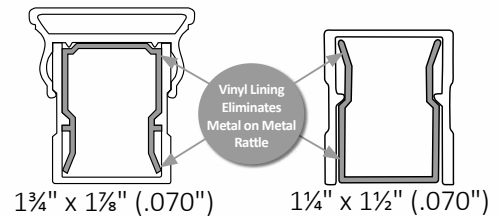

AMERICAN SERIES