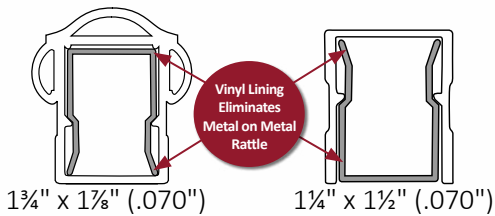

## ARABIAN SERIES

- 1 3/4" W x 1 7/8" H Contoured Top Rail
- Railing Height Options: 36" · 42" · 48" (Pool)
- Railing Length Options: 6' · 8'
- All Aluminum Balusters 3/4"