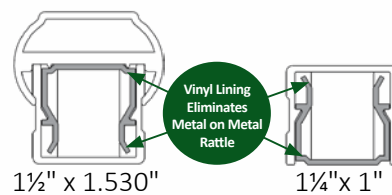

LANCASTER SERIES

OUTLOOK SERIES

- 2.8" Wide Top Rail
- Railing Height Options: 36" · 42" · 48" (Pool)
- Railing Length Options: 6' · 8'
- All Aluminum Balusters 1"

- 1 1/2" Flat Top Rail
- Railing Height Options: 36" · 42"
- Railing Length Options: 5' · 6' · 7' · 8'
- All Aluminum Balusters 5/8"

COLOR OPTIONS

	GLOSS BLACK (01)	GLOSS BRONZE (03)	GLOSS WHITE (02)	SILVER (67)	KONA (04)	TEXTURED BLACK (11)	TEXTURED BRONZE (13)	TEXTURED WHITE (12)	GLOSS BEIGE (09)	BROWNSTONE (05)	SPECKLED WALNUT (69)	REDWOOD (55)	HUNTER GREEN (44)
STOCK													
S.O.*													

*Special Order Colors = Additional Lead Times And Charges Apply