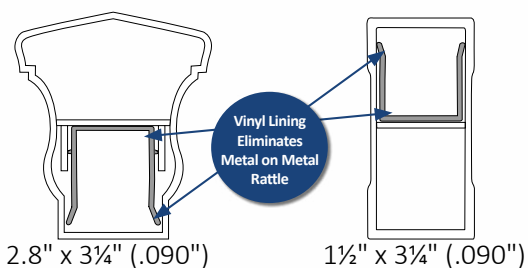

LANCASTER SERIES

OUTLOOK SERIES

- 2.8" Wide Top Rail
- Railing Height Options: 36" · 42" · 48" (Pool)
- Railing Length Options: 6' · 8'
- All Aluminum Balusters 1"

- 1 1/2" Flat Top Rail
- Railing Height Options: 36" · 42"
- Railing Length Options: 5' · 6' · 7' · 8'
- All Aluminum Balusters 5/8"

COLOR OPTIONS

	GLOSS BLACK (01)	GLOSS BRONZE (03)	GLOSS WHITE (02)	SILVER (67)	KONA (04)	TEXTURED BLACK (11)	TEXTURED BRONZE (13)	TEXTURED WHITE (12)	GLOSS BEIGE (09)	BROWNSTONE (05)	SPECKLED WALNUT (69)	REDWOOD (55)	HUNTER GREEN (44)
STOCK													
S.O.*													

*Special Order Colors = Additional Lead Times And Charges Apply